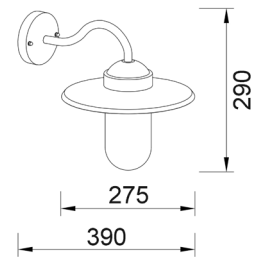

Exterior Lighting

PAYONG1
(Matte Black Iron)

PAYONG2
(Matte White Iron)

PAYONG3
(Galvanized Iron)

PAYONG4
(Electroplated Copper
Brush Finish)

PAYONG5
(Electroplated Brass
Brush Finish)

PAYONG

Exterior Sun Hat Shape with Clear Glass Wall Lights IP44

- Input voltage: 220-240V
- Material: Aluminium / Stainless Steel 304 & clear glass
- Lamp holder: 1xE27 (Max.60W globe)
- Globe not included

 E27	IP44 Rated	2YEAR Replacement Warranty
---	----------------------	---

Part No.	Description	Colour	Material	Box Size	Box Weight	Carton Qty
PAYONG1	WALL ES Sun Hat Matt Blk Alum Clr Glass	Matte Black	Aluminium	29x21x39cm	1.5kg	1/4
PAYONG2	WALL ES Sun Hat Matt Wh Alum Clr Glass	Matte White	Aluminium	29x21x39cm	1.5kg	1/4
PAYONG3	WALL ES Sun Hat Galvanized Alum Clr Glass	Galvanized	Aluminium	29x21x39cm	1.6kg	1/4
PAYONG4	WALL ES Sun Hat SS304 Cop & Brush Clr Glass	Electroplated Copper	SS 304	29x21x39cm	1.8kg	1/4
PAYONG5	WALL ES Sun Hat SS304 Brass & Brush Clr Glass	Electroplated Brass	SS 304	29x21x39cm	1.8kg	1/4